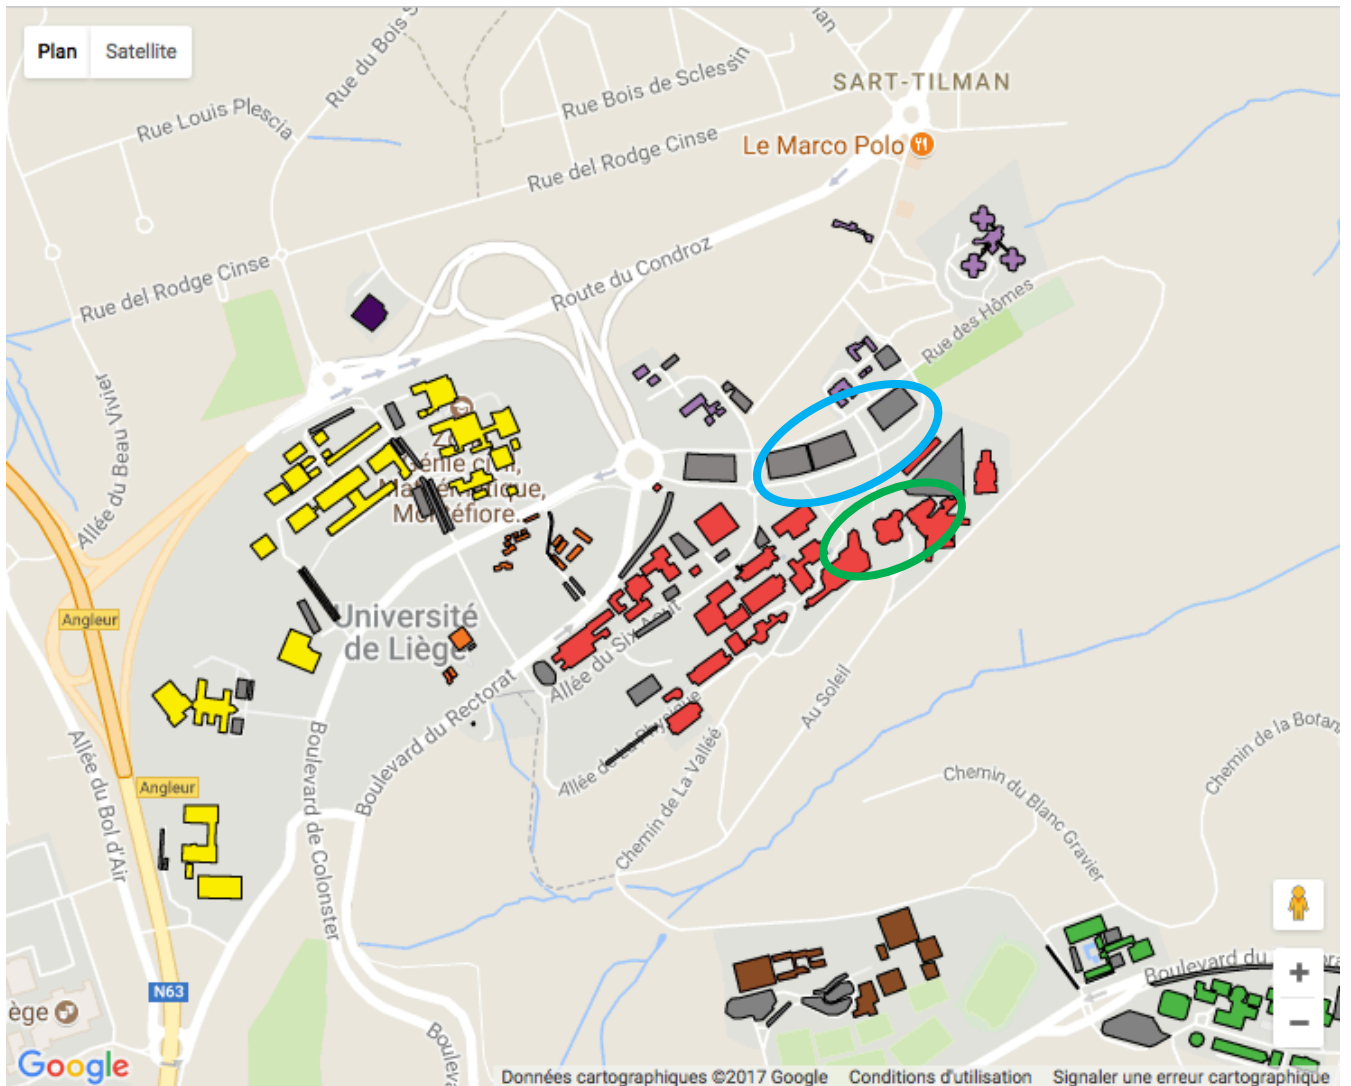

Campus of Liège University - Sart Tilman

BLUE CIRCLE : car parks (P 14 – P 15 – P 16)

GREEN CIRCLE : area of the event

Close up of Quartier Agora

BLUE CIRCLE : car parks (P 14 – P 15 – P 16)

GREEN CIRCLE : area of the event